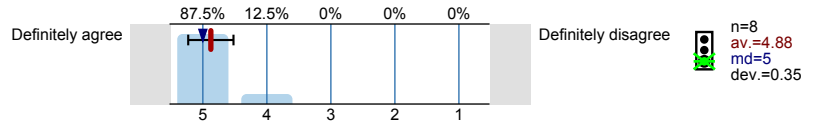

1.3) I have been given adequate feedback during the module