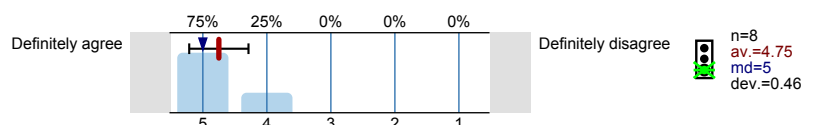

1.4) I have received sufficient advice and support with my studies on the module