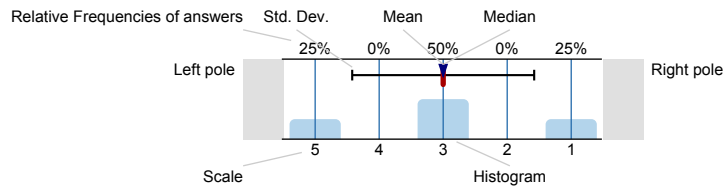

Survey Results

Legend

Question text

n=No. of responses
 av.=Mean
 md=Median
 dev.=Std. Dev.
 ab.=Abstention

Description of quality symbol

1. Rate this module

1.1) The module is well taught

1.2) The criteria used in marking on the module have been made clear in advance