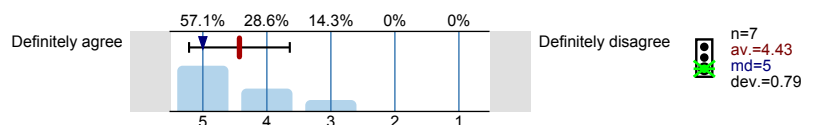

1.5) The module is well organised and runs smoothly