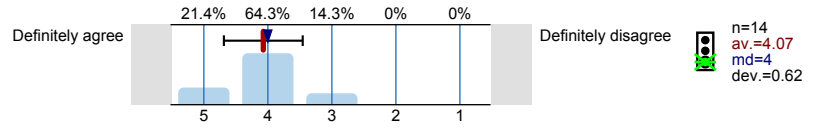

1.3) I have been given adequate feedback during the module