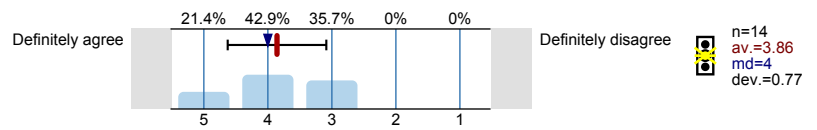

Survey Results

Legend

Question text

n=No. of responses
 av.=Mean
 md=Median
 dev.=Std. Dev.
 ab.=Abstention

Description of quality symbol

1. Rate this module

1.1) The module is well taught

1.2) The criteria used in marking on the module have been made clear in advance