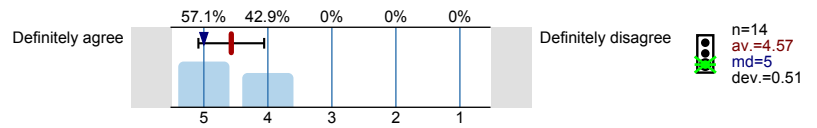

Survey Results

Legend

Question text

n=No. of responses
 av.=Mean
 md=Median
 dev.=Std. Dev.
 ab.=Abstention

Description of quality symbol

1. Rate this module

1.1) The module is well taught

1.2) The criteria used in marking on the module have been made clear in advance