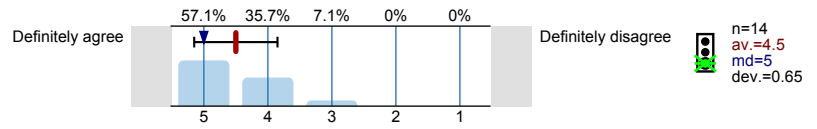

1.5) The module is well organised and runs smoothly