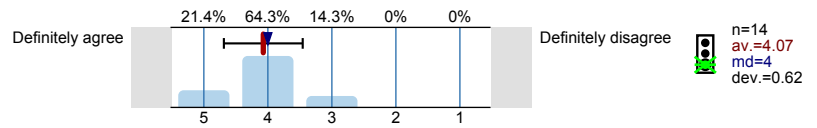

1.4) I have received sufficient advice and support with my studies on the module