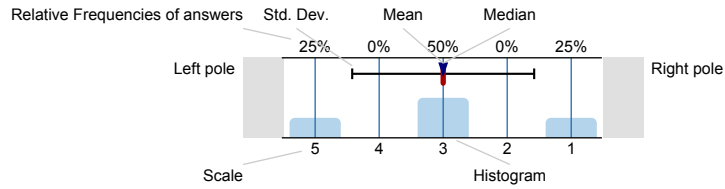

Survey Results

Legend

Question text

n=No. of responses
 av.=Mean
 md=Median
 dev.=Std. Dev.
 ab.=Abstention

Description of quality symbol

1. Rate this module

1.1) The module is well taught

1.2) The criteria used in marking on the module have been made clear in advance