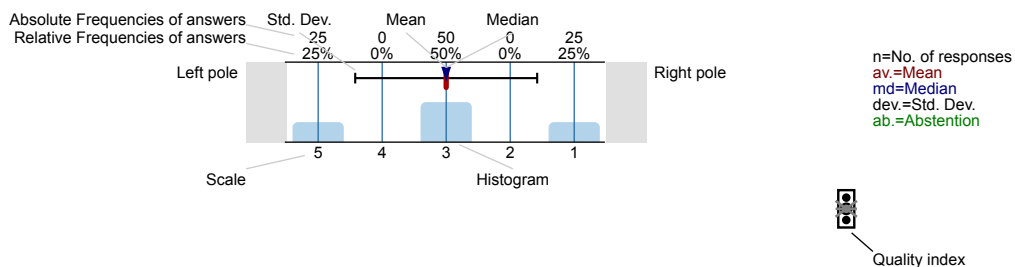

Poetry (ESH124)

No. of responses = 172

Survey Results

Legend

Question text

Description of quality symbol

Mean value is below the quality guideline.

Mean is within the range of tolerance for the quality guideline.

Survey Results

Legend

Question text

Description of quality symbol

Mean value is below the quality guideline.

Mean is within the range of tolerance for the quality guideline.

Mean value is within the quality guideline.