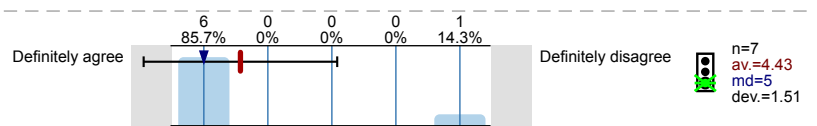

1.4) I have received sufficient advice and support with my studies on the module