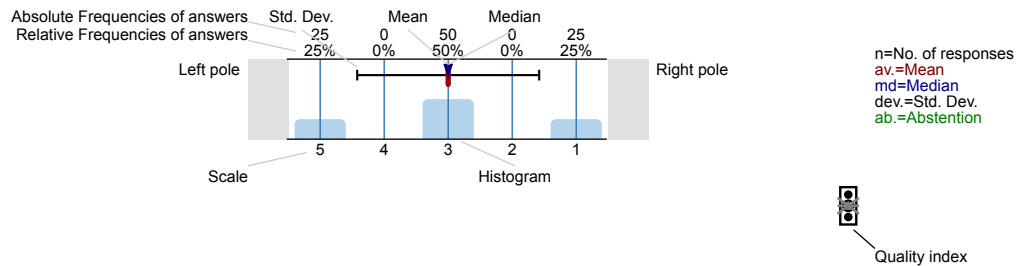

School of Languages, Linguistics and Film

Paris on the Screen (SMLM018)
No. of responses = 7 (100%)

Survey Results

Legend

Question text

Description of quality symbol

Mean value is below the quality guideline.