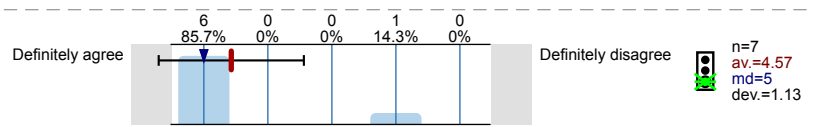

1.5) The module is well organised and runs smoothly