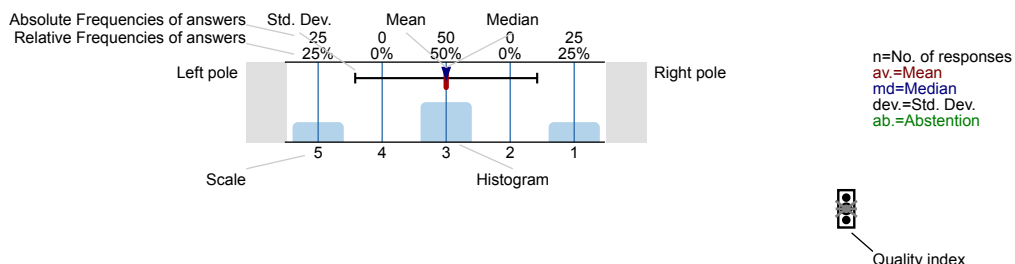

School of Languages, Linguistics and Film

Film Studies (SMLM035)  
No. of responses = 6 (85.71%)

Survey Results

Legend

Question text

Description of quality symbol

Mean value is below the quality guideline.

Mean is within the range of tolerance for the quality guideline.

Survey Results

Legend

Question text

Description of quality symbol

Mean value is below the quality guideline.

Mean is within the range of tolerance for the quality guideline.

Mean value is within the quality guideline.