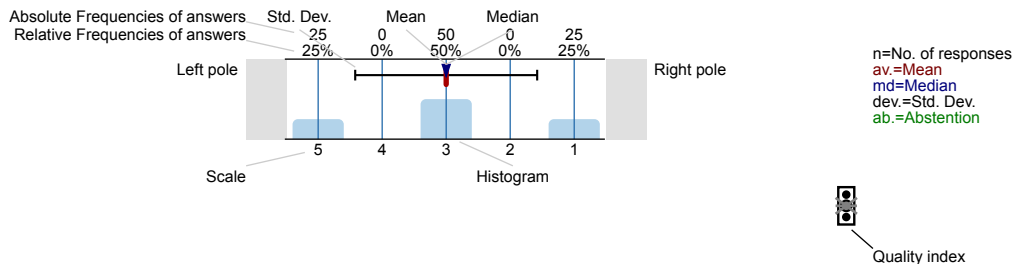

School of Languages, Linguistics and Film

Russian Documentary Film (RUS5030)

No. of responses = 6 (66.67%)

Survey Results

Legend

Question text

Description of quality symbol

Mean value is below the quality guideline.