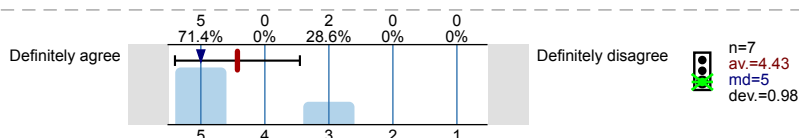

1.2) The criteria used in marking on the module have been made clear in advance