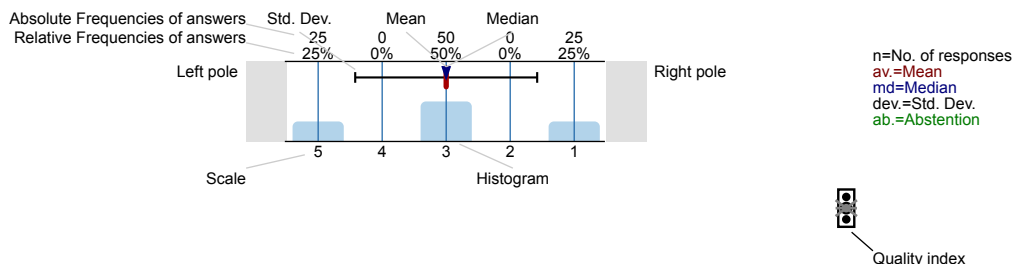

School of Languages, Linguistics and Film

Paris in Art (FRE4023)
No. of responses = 18 (85.71%)

Legend

Question text

Description of quality symbol

Mean value is below the quality guideline.

Mean is within the range of tolerance for the quality guideline.