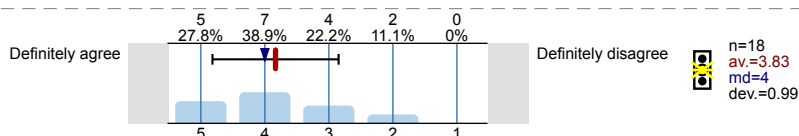

Mean value is within the quality guideline.

1. Rate this module

1.1) The module is well taught

1.2) The criteria used in marking on the module have been made clear in advance

1.3) I have been given adequate feedback during the module