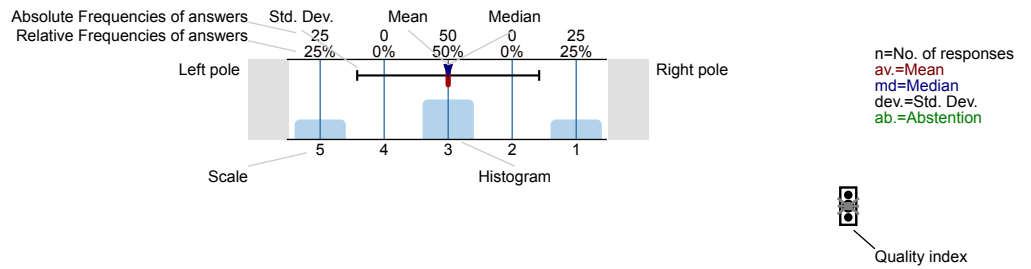

School of Languages, Linguistics and Film

Language and Society in the French-Speaking World (FRE6200)

No. of responses = 10 (100%)

Legend

Question text

Description of quality symbol

Mean value is below the quality guideline.

Mean is within the range of tolerance for the quality guideline.

Mean value is within the quality guideline.

1. Rate this module