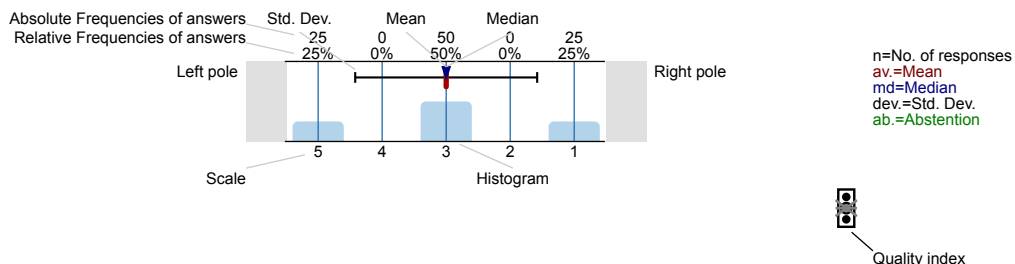

School of Languages, Linguistics and Film

German Swiss Literature and Culture (GER609)

No. of responses = 6 (85.71%)

Legend

Question text

Description of quality symbol

Mean value is below the quality guideline.