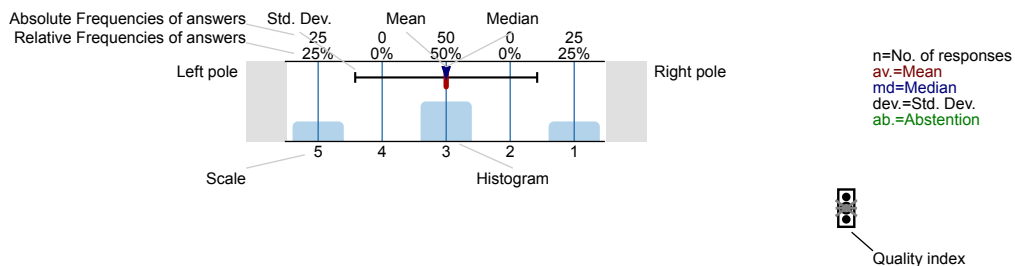

School of Languages, Linguistics and Film

Morphology of British Culture (EAL5600)
No. of responses = 14 (100%)

Legend

Question text

Description of quality symbol

Mean value is below the quality guideline.

Mean is within the range of tolerance for the quality guideline.