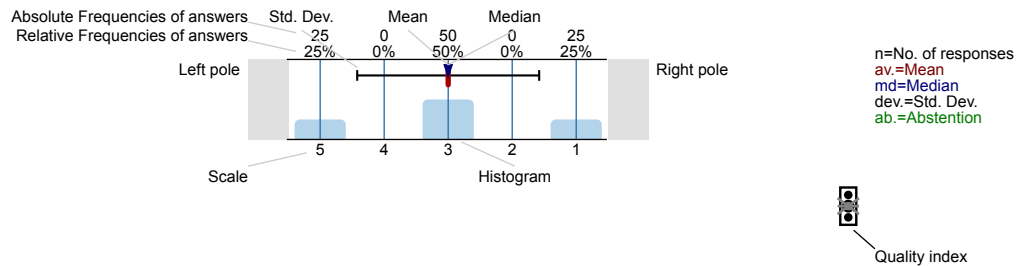

School of Languages, Linguistics and Film

Russian II (RUS211)
No. of responses = 7 (87.5%)

Legend

Question text

Description of quality symbol

Mean value is below the quality guideline.

Mean is within the range of tolerance for the quality guideline.