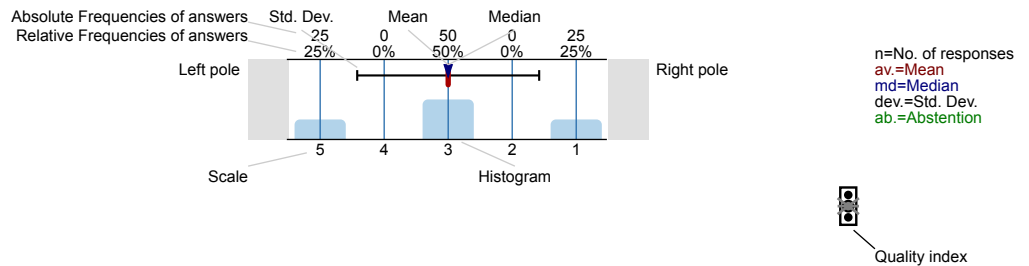

School of Languages, Linguistics and Film

Spanish Language and Culture III (b) (LAN6022)

No. of responses = 6 (85.71%)

Legend

Question text

Description of quality symbol

Mean value is below the quality guideline.

Mean is within the range of tolerance for the quality guideline.

Mean value is within the quality guideline.

1. Rate this module