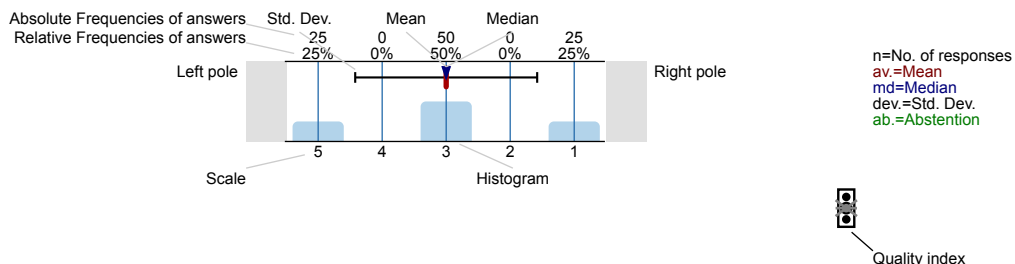

School of Languages, Linguistics and Film

Scriptwriting: Creativity and Technique (FLM4201)  
 No. of responses = 37 (66.07%)

Legend

Question text

Description of quality symbol

Mean value is below the quality guideline.