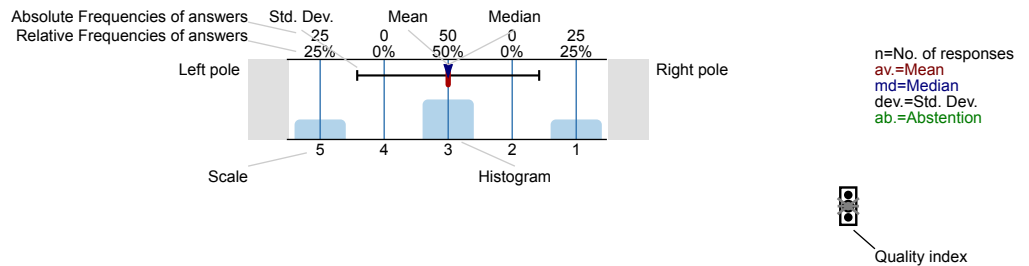

School of Languages, Linguistics and Film

Documentary Film - Theory and Practice (FLM7201)

No. of responses = 9 (90%)

Legend

Question text

Description of quality symbol

Mean value is below the quality guideline.