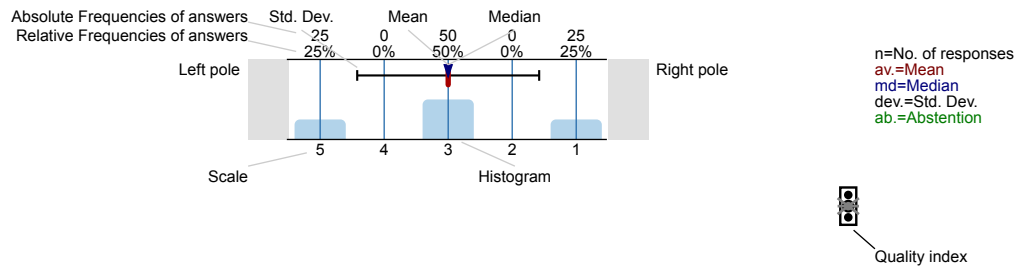

## Legend

Question text

Description of quality symbol

Mean value is below the quality guideline.

Mean is within the range of tolerance for the quality guideline.

Mean value is within the quality guideline.