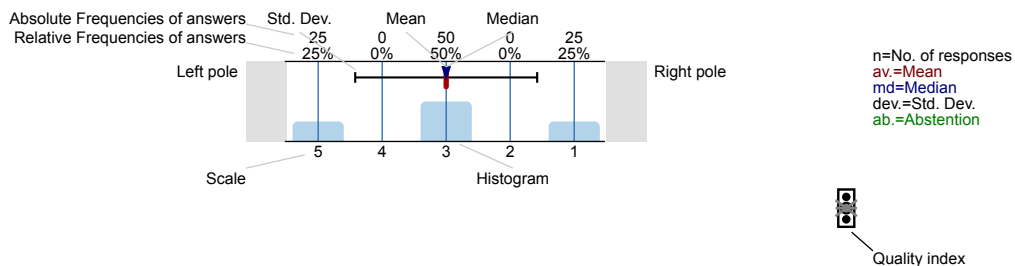

School of Languages, Linguistics and Film

Approaches and Methods in Language Teaching (EAL7201)

No. of responses = 7 (70%)

Legend

Question text

Description of quality symbol

Mean value is below the quality guideline.