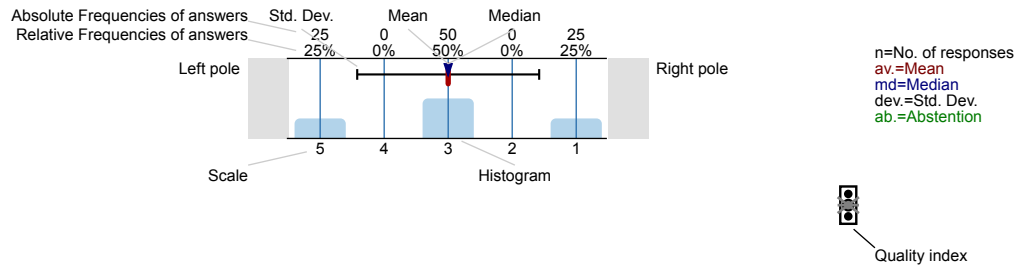

School of Languages, Linguistics and Film

Paris in Art (FRE4023)  
No. of responses = 17 (77.27%)

Legend

Question text

Description of quality symbol

Mean value is below the quality guideline.

Mean is within the range of tolerance for the quality guideline.